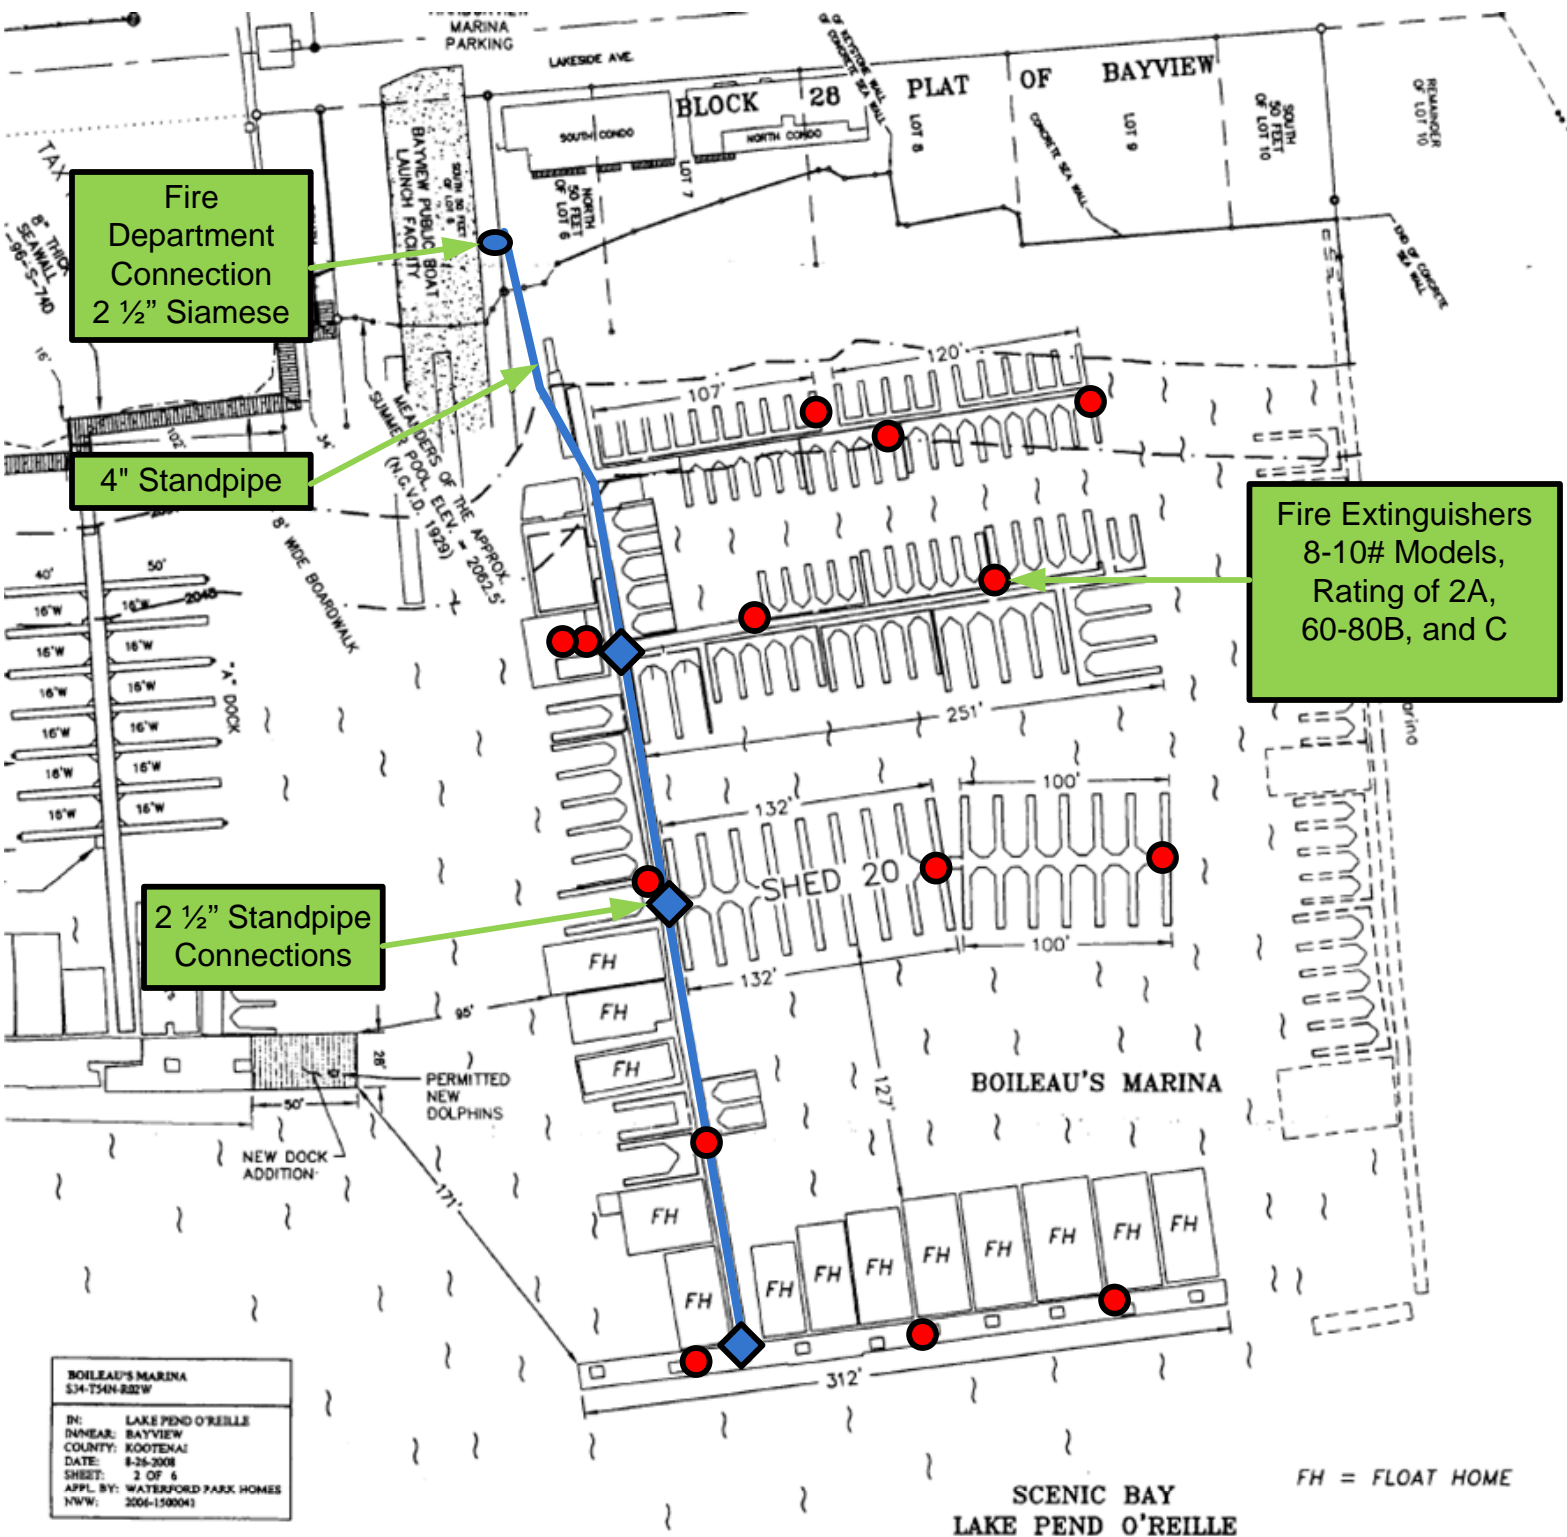

Boileou's Marina

Fire Extinguisher and Standpipe Plan

BOILEAU'S MARINA
S34-T54N-R02W

IN: LAKE PEND O'REILLE
 RANGE: BAYVIEW
 COUNTY: KOOTENAI
 DATE: 8-25-2008
 SHEET: 2 OF 5
 APPL. BY: WATERFORD PARK HOMES
 NWW: 2006-1500041